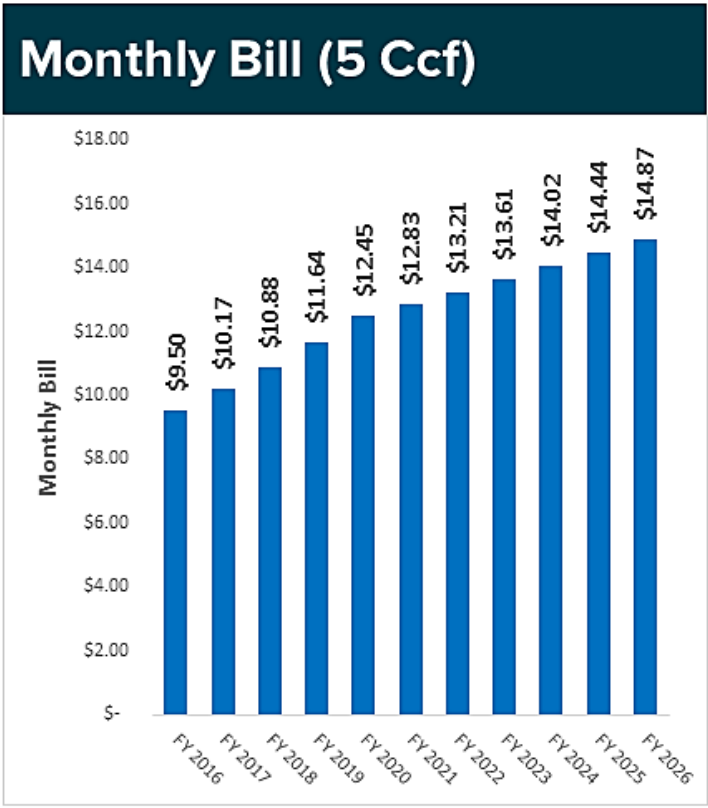

Sewer Impacts: Typical Customer

Stormwater Impacts: Typical Customer

Monthly Bill (Medium SFR)

Cumulative Increase (Medium SFR)

Combined Impacts: Typical Customer