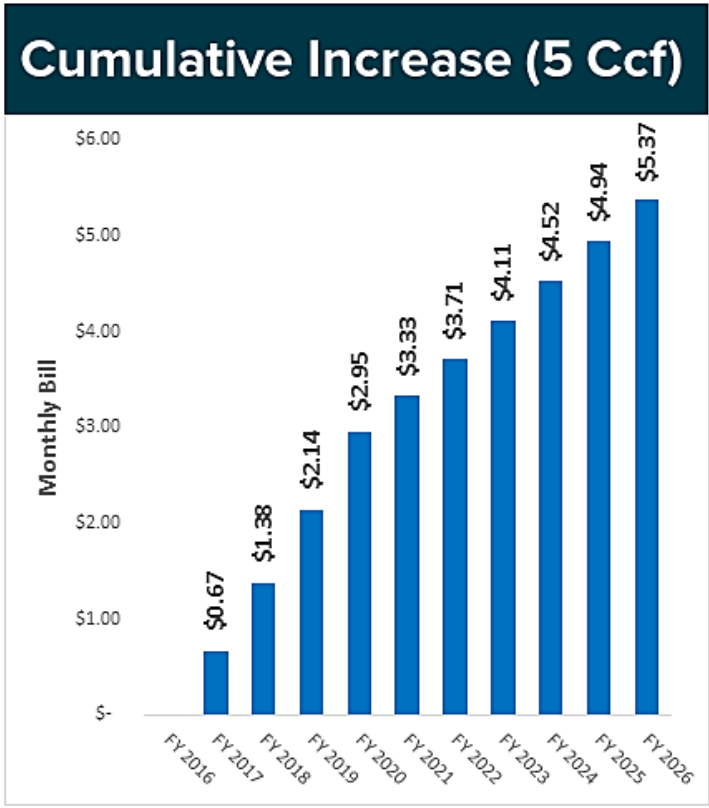

Sewer Impacts: Typical Customer

Stormwater Impacts: Typical Customer

Monthly Bill (Medium SFR)

Cumulative Increase (Medium SFR)

Combined Impacts: Typical Customer