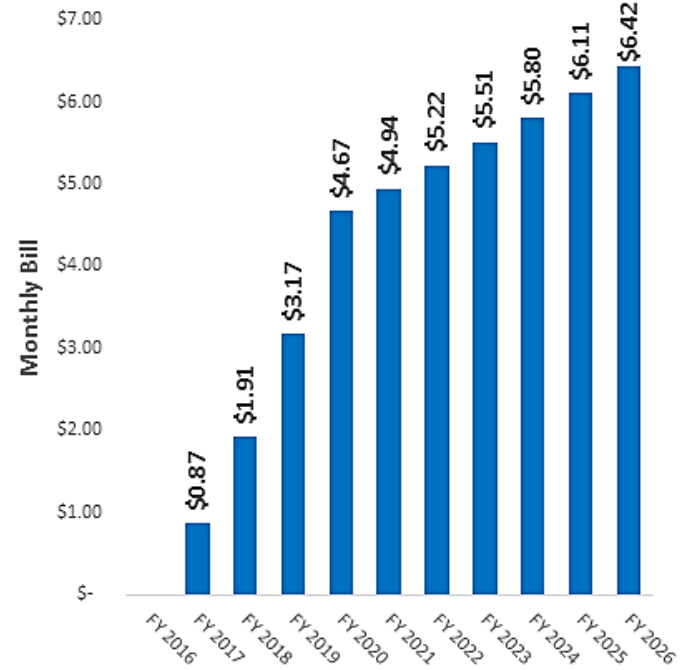

Sewer Impacts: Typical Customer

Stormwater Impacts: Typical Customer

Monthly Bill (Medium SFR)

Cumulative Increase (Medium SFR)

Combined Impacts: Typical Customer