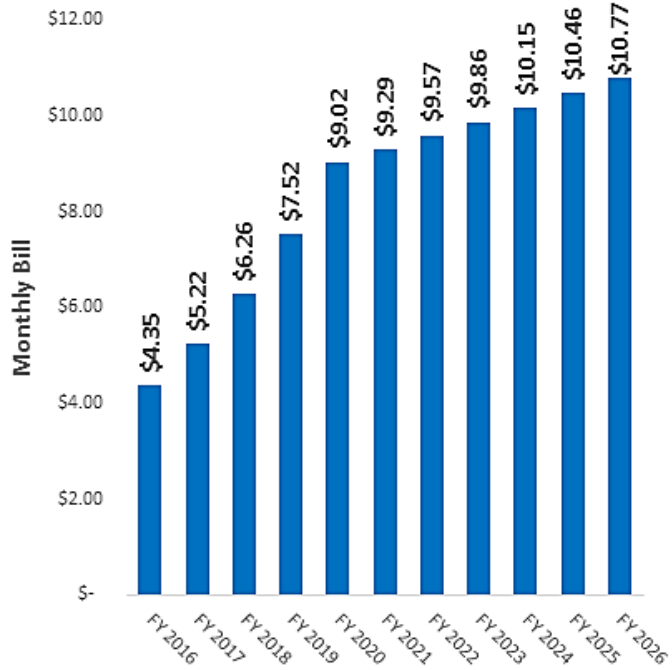

Sewer Impacts: Typical Customer

Stormwater Impacts: Typical Customer

Monthly Bill (Medium SFR)

Cumulative Increase (Medium SFR)

Combined Impacts: Typical Customer